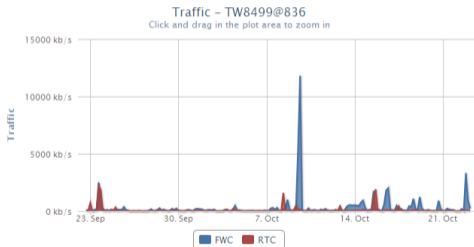

Terminal 00A0BC39EA37

Terminal view

Tickets

DHCP Leases

Graph

Volume Boosters

Line Quality Test Report

12 Hours

2 Days

1 Week

1 Month

1 Year

4-hour averaged values

From 22/09/2013 @ 12:18 UTC To 23/10/2013 @ 12:18 UTC

FWC : avg 290.77 kb/s | max 11812.12 kb/s

RTC : avg 81.86 kb/s | max 2179.1 kb/s